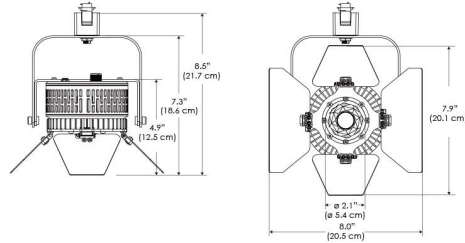

Power Supply & Control

PS Power Supply
● US ● EU
PSX Power Supply w/ DMX
 (compatible with TOX/TEX mount)
● US ● EU

Plug/Connection

US US 120V
EU EU 220V

SPECIFICATIONS

Beam Angle	55°
Spectrum Type	AMZ : Plant Flourish & Growth
	TB : Coral Health & Growth
Control	Intensity (0% - 100%), CCT
LED Source	DiCon Dense Matrix LED
Power Draw	80W max
AC Input Voltage	100 - 240V AC, 60Hz
Cooling	Fan Cooled
Operating Temperature	32 - 104°F (0 - 40°C)
Fixture Weight	1.3lb (~0.6kg)
Power Supply Weight	1.0lb (~0.4kg)

MECHANICAL FIGURES

W360BD-TOX/TON

PS

PSX

W360BD-TG

W360BD-TEX

W360BD-CLP

Mounting Bracket Dimensions ALL-CLP

*All -CLP configuration models come with standard DC cables of 6 inches and AC cables of 10 ft.

PHOTOMETRIC DATA

AMZ

Distance		3' (~0.9 m)	5' (~1.5 m)	10' (~3.0 m)
@4000K	fc	465	237	47
	lux	4998	2548	500
@6500K	fc	470	240	48
	lux	5059	2579	506
Beam Diameter		Ø 2.3' (0.7m)	Ø 3.8' (1.2m)	Ø 7.6' (2.3m)

TB

Distance		3' (~0.9 m)	5' (~1.5 m)	10' (~3.0 m)
@10000K	fc	276	100	27
	lux	2965	1067	286
@20000K	fc	51	20	10
	lux	544	213	104
Beam Diameter		Ø 2.3' (0.7m)	Ø 3.8' (1.2m)	Ø 7.6' (2.3m)

DMX FOOTPRINT

Amazon Sun		
Channel	1	Intensity
	2	CCT (4000-6500k)