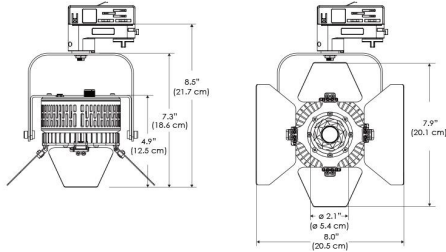

Power Supply & Control

PS Power Supply
● US ● EU
PSX Power Supply w/ DMX
 (compatible with TOX/TEX mount)
● US ● EU

Plug/Connection

US US 120V
EU EU 220V

SPECIFICATIONS

Beam Angle	55°
Spectrum Type	AMZ : Plant Flourish & Growth
	TB : Coral Health & Growth
Control	Intensity (0% - 100%), CCT
LED Source	DiCon Dense Matrix LED
Power Draw	80W max
AC Input Voltage	100 - 240V AC, 60Hz
Cooling	Fan Cooled
Operating Temperature	32 - 104°F (0 - 40°C)
Fixture Weight	1.3lb (~0.6kg)
Power Supply Weight	1.0lb (~0.4kg)

MECHANICAL FIGURES

W360BD-TOX/TON

PS

PSX

W360BD-TG

W360BD-TEX

W360BD-CLP

Mounting Bracket Dimensions ALL-CLP

*All -CLP configuration models come with standard DC cables of 6 inches and AC cables of 10 ft.

PHOTOMETRIC DATA

AMZ

Distance		3' (~0.9 m)	5' (~1.5 m)	10' (~3.0 m)
@4000K	fc	465	237	47
	lux	4998	2548	500
@6500K	fc	470	240	48
	lux	5059	2579	506
Beam Diameter		Ø 2.3' (0.7m)	Ø 3.8' (1.2m)	Ø 7.6' (2.3m)

TB

Distance		3' (~0.9 m)	5' (~1.5 m)	10' (~3.0 m)
@10000K	fc	276	100	27
	lux	2965	1067	286
@20000K	fc	51	20	10
	lux	544	213	104
Beam Diameter		Ø 2.3' (0.7m)	Ø 3.8' (1.2m)	Ø 7.6' (2.3m)

DMX FOOTPRINT

Amazon Sun		
Channel	1	Intensity
	2	CCT (4000-6500k)