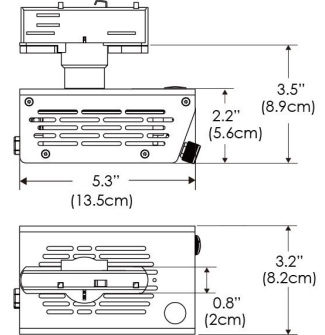

Power Supply & Control

PS Power Supply
● US ● EU
PSX Power Supply w/ DMX
 (compatible with TOX/TEX mount)
● US ● EU

Plug/Connection

US US 120V
EU EU 220V

SPECIFICATIONS

Beam Angle	55°
Spectrum Type	AMZ : Plant Flourish & Growth
	TB : Coral Health & Growth
Control	Intensity (0% - 100%), CCT
LED Source	DiCon Dense Matrix LED
Power Draw	80W max
AC Input Voltage	100 - 240V AC, 60Hz
Cooling	Fan Cooled
Operating Temperature	32 - 104°F (0 - 40°C)
Fixture Weight	1.3lb (~0.6kg)
Power Supply Weight	1.0lb (~0.4kg)

MECHANICAL FIGURES

W360BD-TOX/TON

PS

PSX

W360BD-TG

W360BD-TEX

W360BD-CLP

Mounting Bracket Dimensions ALL-CLP

*All -CLP configuration models come with standard DC cables of 6 inches and AC cables of 10 ft.

PHOTOMETRIC DATA

AMZ

Distance		3' (~0.9 m)	5' (~1.5 m)	10' (~3.0 m)
@4000K	fc	465	237	47
	lux	4998	2548	500
@6500K	fc	470	240	48
	lux	5059	2579	506
Beam Diameter		Ø 2.3' (0.7m)	Ø 3.8' (1.2m)	Ø 7.6' (2.3m)

TB

Distance		3' (~0.9 m)	5' (~1.5 m)	10' (~3.0 m)
@10000K	fc	276	100	27
	lux	2965	1067	286
@20000K	fc	51	20	10
	lux	544	213	104
Beam Diameter		Ø 2.3' (0.7m)	Ø 3.8' (1.2m)	Ø 7.6' (2.3m)

DMX FOOTPRINT

Amazon Sun		
Channel	1	Intensity
	2	CCT (4000-6500k)