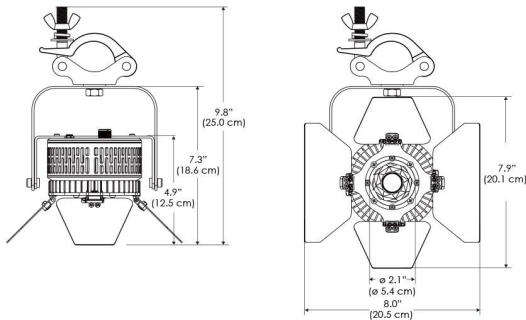

Power Supply & Control

PS Power Supply
● US ● EU
PSX Power Supply w/ DMX
 (compatible with TOX/TEX mount)
● US ● EU

Plug/Connection

US US 120V
EU EU 220V

SPECIFICATIONS

Beam Angle	55°
Spectrum Type	AMZ : Plant Flourish & Growth
	TB : Coral Health & Growth
Control	Intensity (0% - 100%), CCT
LED Source	DiCon Dense Matrix LED
Power Draw	80W max
AC Input Voltage	100 - 240V AC, 60Hz
Cooling	Fan Cooled
Operating Temperature	32 - 104°F (0 - 40°C)
Fixture Weight	1.3lb (~0.6kg)
Power Supply Weight	1.0lb (~0.4kg)

MECHANICAL FIGURES

W360BD-TOX/TON

PS

PSX

W360BD-TG

W360BD-TEX

W360BD-CLP

Mounting Bracket Dimensions ALL-CLP

*All -CLP configuration models come with standard DC cables of 6 inches and AC cables of 10 ft.

PHOTOMETRIC DATA

AMZ

Distance		3' (~0.9 m)	5' (~1.5 m)	10' (~3.0 m)
@4000K	fc	465	237	47
	lux	4998	2548	500
@6500K	fc	470	240	48
	lux	5059	2579	506
Beam Diameter		Ø 2.3' (0.7m)	Ø 3.8' (1.2m)	Ø 7.6' (2.3m)

TB

Distance		3' (~0.9 m)	5' (~1.5 m)	10' (~3.0 m)
@10000K	fc	276	100	27
	lux	2965	1067	286
@20000K	fc	51	20	10
	lux	544	213	104
Beam Diameter		Ø 2.3' (0.7m)	Ø 3.8' (1.2m)	Ø 7.6' (2.3m)

DMX FOOTPRINT

Amazon Sun		
Channel	1	Intensity
	2	CCT (4000-6500k)