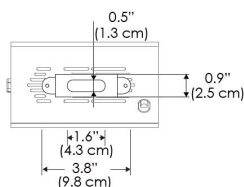

Power Supply & Control

PS Power Supply
● US ● EU
PSX Power Supply w/ DMX
 (compatible with TOX/TEX mount)
● US ● EU

Plug/Connection

US US 120V
EU EU 220V

SPECIFICATIONS

Beam Angle	55°
Spectrum Type	AMZ : Plant Flourish & Growth
	TB : Coral Health & Growth
Control	Intensity (0% - 100%), CCT
LED Source	DiCon Dense Matrix LED
Power Draw	80W max
AC Input Voltage	100 - 240V AC, 60Hz
Cooling	Fan Cooled
Operating Temperature	32 - 104°F (0 - 40°C)
Fixture Weight	1.3lb (~0.6kg)
Power Supply Weight	1.0lb (~0.4kg)

MECHANICAL FIGURES

W360BD-TOX/TON

PS

PSX

W360BD-TG

W360BD-TEX

W360BD-CLP

Mounting Bracket Dimensions ALL-CLP

*All -CLP configuration models come with standard DC cables of 6 inches and AC cables of 10 ft.

PHOTOMETRIC DATA

AMZ

Distance		3' (~0.9 m)	5' (~1.5 m)	10' (~3.0 m)
@4000K	fc	465	237	47
	lux	4998	2548	500
@6500K	fc	470	240	48
	lux	5059	2579	506
Beam Diameter		Ø 2.3' (0.7m)	Ø 3.8' (1.2m)	Ø 7.6' (2.3m)

TB

Distance		3' (~0.9 m)	5' (~1.5 m)	10' (~3.0 m)
@10000K	fc	276	100	27
	lux	2965	1067	286
@20000K	fc	51	20	10
	lux	544	213	104
Beam Diameter		Ø 2.3' (0.7m)	Ø 3.8' (1.2m)	Ø 7.6' (2.3m)

DMX FOOTPRINT

Amazon Sun		
Channel	1	Intensity
	2	CCT (4000-6500k)