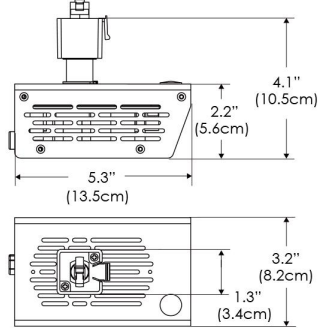

Power Supply & Control

PS Power Supply
● US ● EU
PSX Power Supply w/ DMX
 (compatible with TOX/TEX mount)
● US ● EU

Plug/Connection

US US 120V
EU EU 220V

SPECIFICATIONS

Beam Angle	55°
Spectrum Type	AMZ : Plant Flourish & Growth
	TB : Coral Health & Growth
Control	Intensity (0% - 100%), CCT
LED Source	DiCon Dense Matrix LED
Power Draw	80W max
AC Input Voltage	100 - 240V AC, 60Hz
Cooling	Fan Cooled
Operating Temperature	32 - 104°F (0 - 40°C)
Fixture Weight	1.3lb (~0.6kg)
Power Supply Weight	1.0lb (~0.4kg)

MECHANICAL FIGURES

W360BD-TOX/TON

PS

PSX

W360BD-TG

W360BD-TEX

W360BD-CLP

Mounting Bracket Dimensions ALL-CLP

*All -CLP configuration models come with standard DC cables of 6 inches and AC cables of 10 ft.

PHOTOMETRIC DATA

AMZ

Distance		3' (~0.9 m)	5' (~1.5 m)	10' (~3.0 m)
@4000K	fc	465	237	47
	lux	4998	2548	500
@6500K	fc	470	240	48
	lux	5059	2579	506
Beam Diameter		Ø 2.3' (0.7m)	Ø 3.8' (1.2m)	Ø 7.6' (2.3m)

TB

Distance		3' (~0.9 m)	5' (~1.5 m)	10' (~3.0 m)
@10000K	fc	276	100	27
	lux	2965	1067	286
@20000K	fc	51	20	10
	lux	544	213	104
Beam Diameter		Ø 2.3' (0.7m)	Ø 3.8' (1.2m)	Ø 7.6' (2.3m)

DMX FOOTPRINT

Amazon Sun		
Channel	1	Intensity
	2	CCT (4000-6500k)