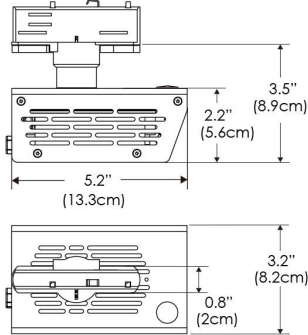

Power Supply & Control

PS Power Supply
● US ● EU
PSX Power Supply w/ DMX
 (compatible with TOX/TEX mount)
● US ● EU

Plug/Connection

US US 120V
EU EU 220V

SPECIFICATIONS

Beam Angle	55°
Spectrum Type	AMZ : Plant Flourish & Growth
	TB : Coral Health & Growth
Control	Intensity (0% - 100%), CCT
LED Source	DiCon Dense Matrix LED
Power Draw	80W max
AC Input Voltage	100 - 240V AC, 60Hz
Cooling	Fan Cooled
Operating Temperature	32 - 104°F (0 - 40°C)
Fixture Weight	1.3lb (~0.6kg)
Power Supply Weight	1.0lb (~0.4kg)

MECHANICAL FIGURES

W360BD-TOX/TON

PS

PSX

W360BD-TG

W360BD-TEX

W360BD-CLP

Mounting Bracket Dimensions ALL-CLP

*All -CLP configuration models come with standard DC cables of 6 inches and AC cables of 10 ft.

PHOTOMETRIC DATA

AMZ

Distance		3' (~0.9 m)	5' (~1.5 m)	10' (~3.0 m)
@4000K	fc	465	237	47
	lux	4998	2548	500
@6500K	fc	470	240	48
	lux	5059	2579	506
Beam Diameter		Ø 2.3' (0.7m)	Ø 3.8' (1.2m)	Ø 7.6' (2.3m)

TB

Distance		3' (~0.9 m)	5' (~1.5 m)	10' (~3.0 m)
@10000K	fc	276	100	27
	lux	2965	1067	286
@20000K	fc	51	20	10
	lux	544	213	104
Beam Diameter		Ø 2.3' (0.7m)	Ø 3.8' (1.2m)	Ø 7.6' (2.3m)

DMX FOOTPRINT

Amazon Sun		
Channel	1	Intensity
	2	CCT (4000-6500k)