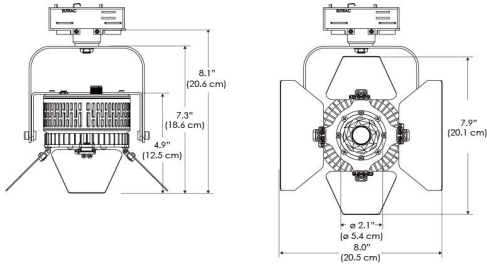

Power Supply & Control

PS Power Supply
● US ● EU
PSX Power Supply w/ DMX
 (compatible with TOX/TEX mount)
● US ● EU

Plug/Connection

US US 120V
EU EU 220V

SPECIFICATIONS

Beam Angle	55°
Spectrum Type	AMZ : Plant Flourish & Growth
	TB : Coral Health & Growth
Control	Intensity (0% - 100%), CCT
LED Source	DiCon Dense Matrix LED
Power Draw	80W max
AC Input Voltage	100 - 240V AC, 60Hz
Cooling	Fan Cooled
Operating Temperature	32 - 104°F (0 - 40°C)
Fixture Weight	1.3lb (~0.6kg)
Power Supply Weight	1.0lb (~0.4kg)

MECHANICAL FIGURES

W360BD-TOX/TON

PS

PSX

W360BD-TG

W360BD-TEX

W360BD-CLP

Mounting Bracket Dimensions ALL-CLP

*All -CLP configuration models come with standard DC cables of 6 inches and AC cables of 10 ft.

PHOTOMETRIC DATA

AMZ

Distance		3' (~0.9 m)	5' (~1.5 m)	10' (~3.0 m)
@4000K	fc	465	237	47
	lux	4998	2548	500
@6500K	fc	470	240	48
	lux	5059	2579	506
Beam Diameter		Ø 2.3' (0.7m)	Ø 3.8' (1.2m)	Ø 7.6' (2.3m)

TB

Distance		3' (~0.9 m)	5' (~1.5 m)	10' (~3.0 m)
@10000K	fc	276	100	27
	lux	2965	1067	286
@20000K	fc	51	20	10
	lux	544	213	104
Beam Diameter		Ø 2.3' (0.7m)	Ø 3.8' (1.2m)	Ø 7.6' (2.3m)

DMX FOOTPRINT

Amazon Sun		
Channel	1	Intensity
	2	CCT (4000-6500k)