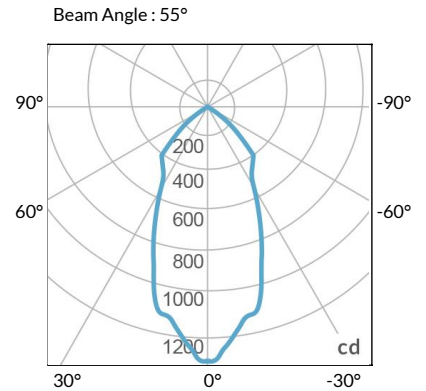

*All -CLP configuration models come with standard DC cables of 6 inches and AC cables of 10 ft.

PHOTOMETRIC DATA

AMZ

Distance		3' (~0.9 m)	5' (~1.5 m)	10' (~3.0 m)
@4000K	fc	465	237	47
	lux	4998	2548	500
@6500K	fc	470	240	48
	lux	5059	2579	506
Beam Diameter		Ø 2.3' (0.7m)	Ø 3.8' (1.2m)	Ø 7.6' (2.3m)

TB

Distance		3' (~0.9 m)	5' (~1.5 m)	10' (~3.0 m)
@10000K	fc	276	100	27
	lux	2965	1067	286
@20000K	fc	51	20	10
	lux	544	213	104
Beam Diameter		Ø 2.3' (0.7m)	Ø 3.8' (1.2m)	Ø 7.6' (2.3m)

DMX FOOTPRINT

Amazon Sun		
Channel	1	Intensity
	2	CCT (4000-6500k)