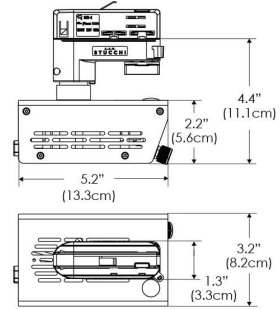

Power Supply & Control

PS Power Supply
● US ● EU
PSX Power Supply w/ DMX
 (compatible with TOX/TEX mount)
● US ● EU

Plug/Connection

US US 120V
EU EU 220V

SPECIFICATIONS

Beam Angle	55°
Spectrum Type	AMZ : Plant Flourish & Growth
	TB : Coral Health & Growth
Control	Intensity (0% - 100%), CCT
LED Source	DiCon Dense Matrix LED
Power Draw	80W max
AC Input Voltage	100 - 240V AC, 60Hz
Cooling	Fan Cooled
Operating Temperature	32 - 104°F (0 - 40°C)
Fixture Weight	1.3lb (~0.6kg)
Power Supply Weight	1.0lb (~0.4kg)

MECHANICAL FIGURES

W360BD-TOX/TON

PS

PSX

W360BD-TG

W360BD-TEX

W360BD-CLP

Mounting Bracket Dimensions ALL-CLP

*All -CLP configuration models come with standard DC cables of 6 inches and AC cables of 10 ft.

PHOTOMETRIC DATA

AMZ

Distance		3' (~0.9 m)	5' (~1.5 m)	10' (~3.0 m)
@4000K	fc	465	237	47
	lux	4998	2548	500
@6500K	fc	470	240	48
	lux	5059	2579	506
Beam Diameter		Ø 2.3' (0.7m)	Ø 3.8' (1.2m)	Ø 7.6' (2.3m)

TB

Distance		3' (~0.9 m)	5' (~1.5 m)	10' (~3.0 m)
@10000K	fc	276	100	27
	lux	2965	1067	286
@20000K	fc	51	20	10
	lux	544	213	104
Beam Diameter		Ø 2.3' (0.7m)	Ø 3.8' (1.2m)	Ø 7.6' (2.3m)

DMX FOOTPRINT

Amazon Sun		
Channel	1	Intensity
	2	CCT (4000-6500k)