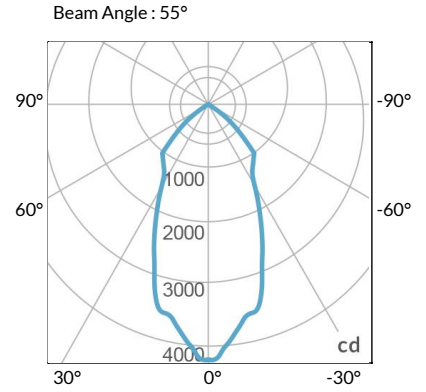

MECHANICAL FIGURES

W360BD-TOX/TON

PS

PSX

W360BD-TG

W360BD-TEX

W360BD-CLP

Mounting Bracket Dimensions ALL-CLP

*All -CLP configuration models come with standard DC cables of 6 inches and AC cables of 10 ft.

PHOTOMETRIC DATA

AMZ

Distance		3' (~0.9 m)	5' (~1.5 m)	10' (~3.0 m)
@4000K	fc	465	237	47
	lux	4998	2548	500
@6500K	fc	470	240	48
	lux	5059	2579	506
Beam Diameter		Ø 2.3' (0.7m)	Ø 3.8' (1.2m)	Ø 7.6' (2.3m)

TB

Distance		3' (~0.9 m)	5' (~1.5 m)	10' (~3.0 m)
@10000K	fc	276	100	27
	lux	2965	1067	286
@20000K	fc	51	20	10
	lux	544	213	104
Beam Diameter		Ø 2.3' (0.7m)	Ø 3.8' (1.2m)	Ø 7.6' (2.3m)

DMX FOOTPRINT

Amazon Sun		
Channel	1	Intensity
	2	CCT (4000-6500k)