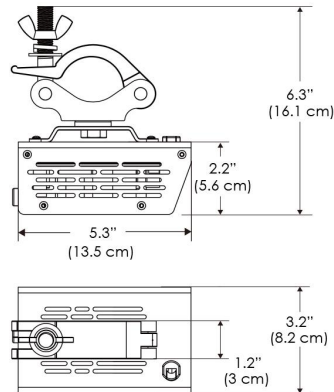

Power Supply & Control

PS Power Supply
● US ● EU
PSX Power Supply w/ DMX
 (compatible with TOX/TEX mount)
● US ● EU

Plug/Connection

US US 120V
EU EU 220V

SPECIFICATIONS

Beam Angle	55°
Spectrum Type	AMZ : Plant Flourish & Growth
	TB : Coral Health & Growth
Control	Intensity (0% - 100%), CCT
LED Source	DiCon Dense Matrix LED
Power Draw	80W max
AC Input Voltage	100 - 240V AC, 60Hz
Cooling	Fan Cooled
Operating Temperature	32 - 104°F (0 - 40°C)
Fixture Weight	1.3lb (~0.6kg)
Power Supply Weight	1.0lb (~0.4kg)

MECHANICAL FIGURES

W360BD-TOX/TON

PS

PSX

W360BD-TG

W360BD-TEX

W360BD-CLP

Mounting Bracket Dimensions ALL-CLP

*All -CLP configuration models come with standard DC cables of 6 inches and AC cables of 10 ft.

PHOTOMETRIC DATA

AMZ

Distance		3' (~0.9 m)	5' (~1.5 m)	10' (~3.0 m)
@4000K	fc	465	237	47
	lux	4998	2548	500
@6500K	fc	470	240	48
	lux	5059	2579	506
Beam Diameter		Ø 2.3' (0.7m)	Ø 3.8' (1.2m)	Ø 7.6' (2.3m)

TB

Distance		3' (~0.9 m)	5' (~1.5 m)	10' (~3.0 m)
@10000K	fc	276	100	27
	lux	2965	1067	286
@20000K	fc	51	20	10
	lux	544	213	104
Beam Diameter		Ø 2.3' (0.7m)	Ø 3.8' (1.2m)	Ø 7.6' (2.3m)

DMX FOOTPRINT

Amazon Sun		
Channel	1	Intensity
	2	CCT (4000-6500k)