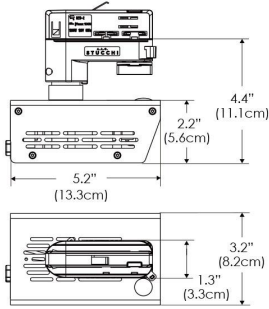

Power Supply & Control

PS Power Supply
● US ● EU
PSX Power Supply w/ DMX
 (compatible with TOX/TEX mount)
● US ● EU

Plug/Connection

US US 120V
EU EU 220V

SPECIFICATIONS

Beam Angle	55°
Spectrum Type	AMZ : Plant Flourish & Growth
	TB : Coral Health & Growth
Control	Intensity (0% - 100%), CCT
LED Source	DiCon Dense Matrix LED
Power Draw	80W max
AC Input Voltage	100 - 240V AC, 60Hz
Cooling	Fan Cooled
Operating Temperature	32 - 104°F (0 - 40°C)
Fixture Weight	1.3lb (~0.6kg)
Power Supply Weight	1.0lb (~0.4kg)

MECHANICAL FIGURES

W360BD-TOX/TON

PS

PSX

W360BD-TG

W360BD-TEX

W360BD-CLP

Mounting Bracket Dimensions ALL-CLP

*All -CLP configuration models come with standard DC cables of 6 inches and AC cables of 10 ft.

PHOTOMETRIC DATA

AMZ

Distance		3' (~0.9 m)	5' (~1.5 m)	10' (~3.0 m)
@4000K	fc	465	237	47
	lux	4998	2548	500
@6500K	fc	470	240	48
	lux	5059	2579	506
Beam Diameter		Ø 2.3' (0.7m)	Ø 3.8' (1.2m)	Ø 7.6' (2.3m)

TB

Distance		3' (~0.9 m)	5' (~1.5 m)	10' (~3.0 m)
@10000K	fc	276	100	27
	lux	2965	1067	286
@20000K	fc	51	20	10
	lux	544	213	104
Beam Diameter		Ø 2.3' (0.7m)	Ø 3.8' (1.2m)	Ø 7.6' (2.3m)

DMX FOOTPRINT

Amazon Sun		
Channel	1	Intensity
	2	CCT (4000-6500k)